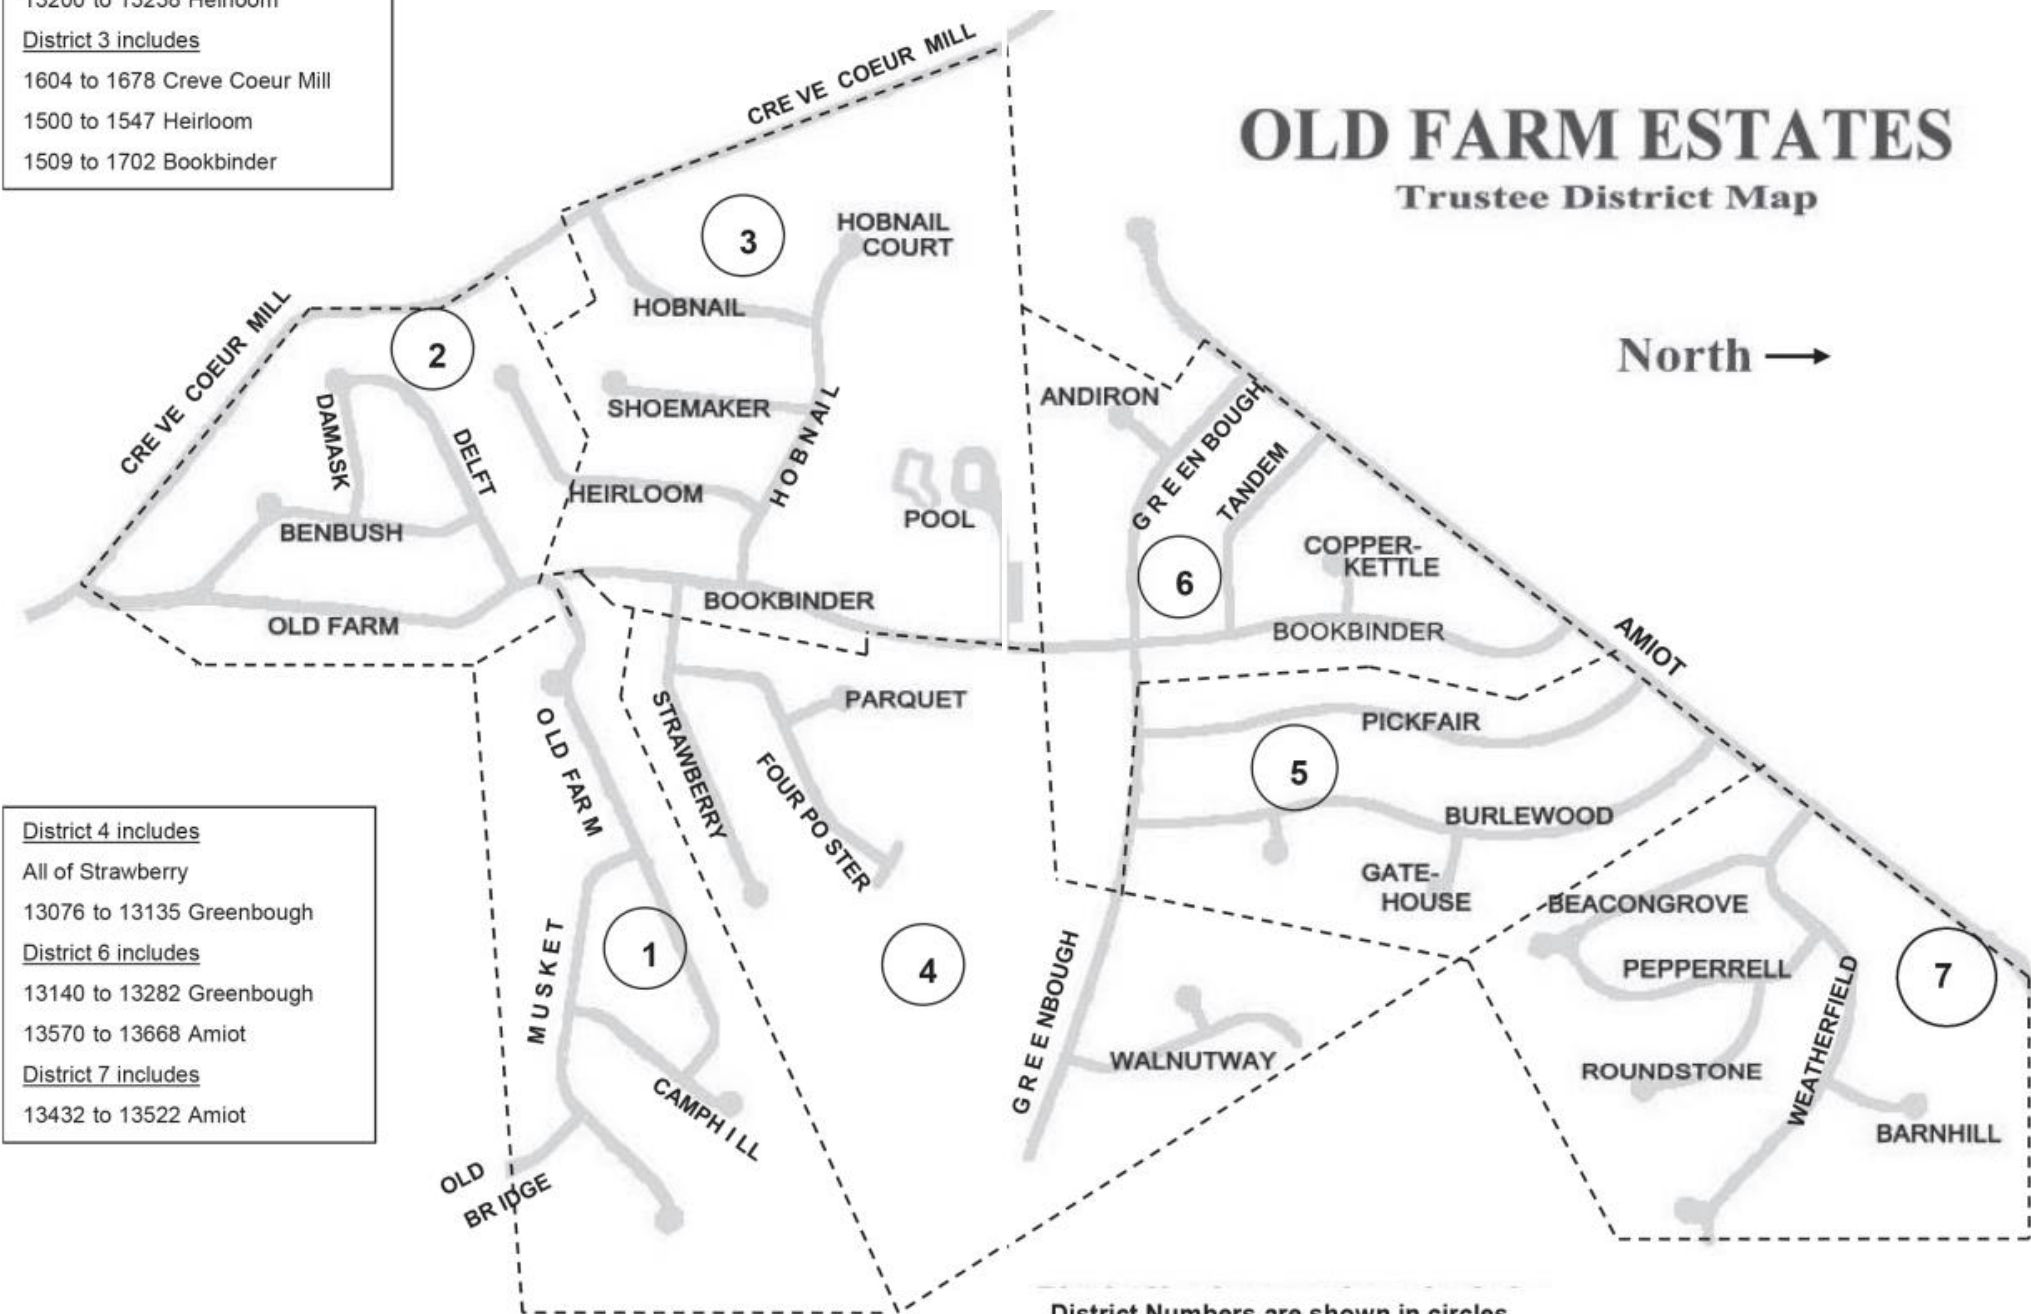

District 2 includes

1226 to 1322 Creve Coeur Mill

13200 to 13238 Heirloom

District 3 includes

1604 to 1678 Creve Coeur Mill

1500 to 1547 Heirloom

1509 to 1702 Bookbinder

OLD FARM ESTATES

Trustee District Map

North →

District 4 includes

All of Strawberry

13076 to 13135 Greenbough

District 6 includes

13140 to 13282 Greenbough

13570 to 13668 Amiot

District 7 includes

13432 to 13522 Amiot

District Numbers are shown in circles